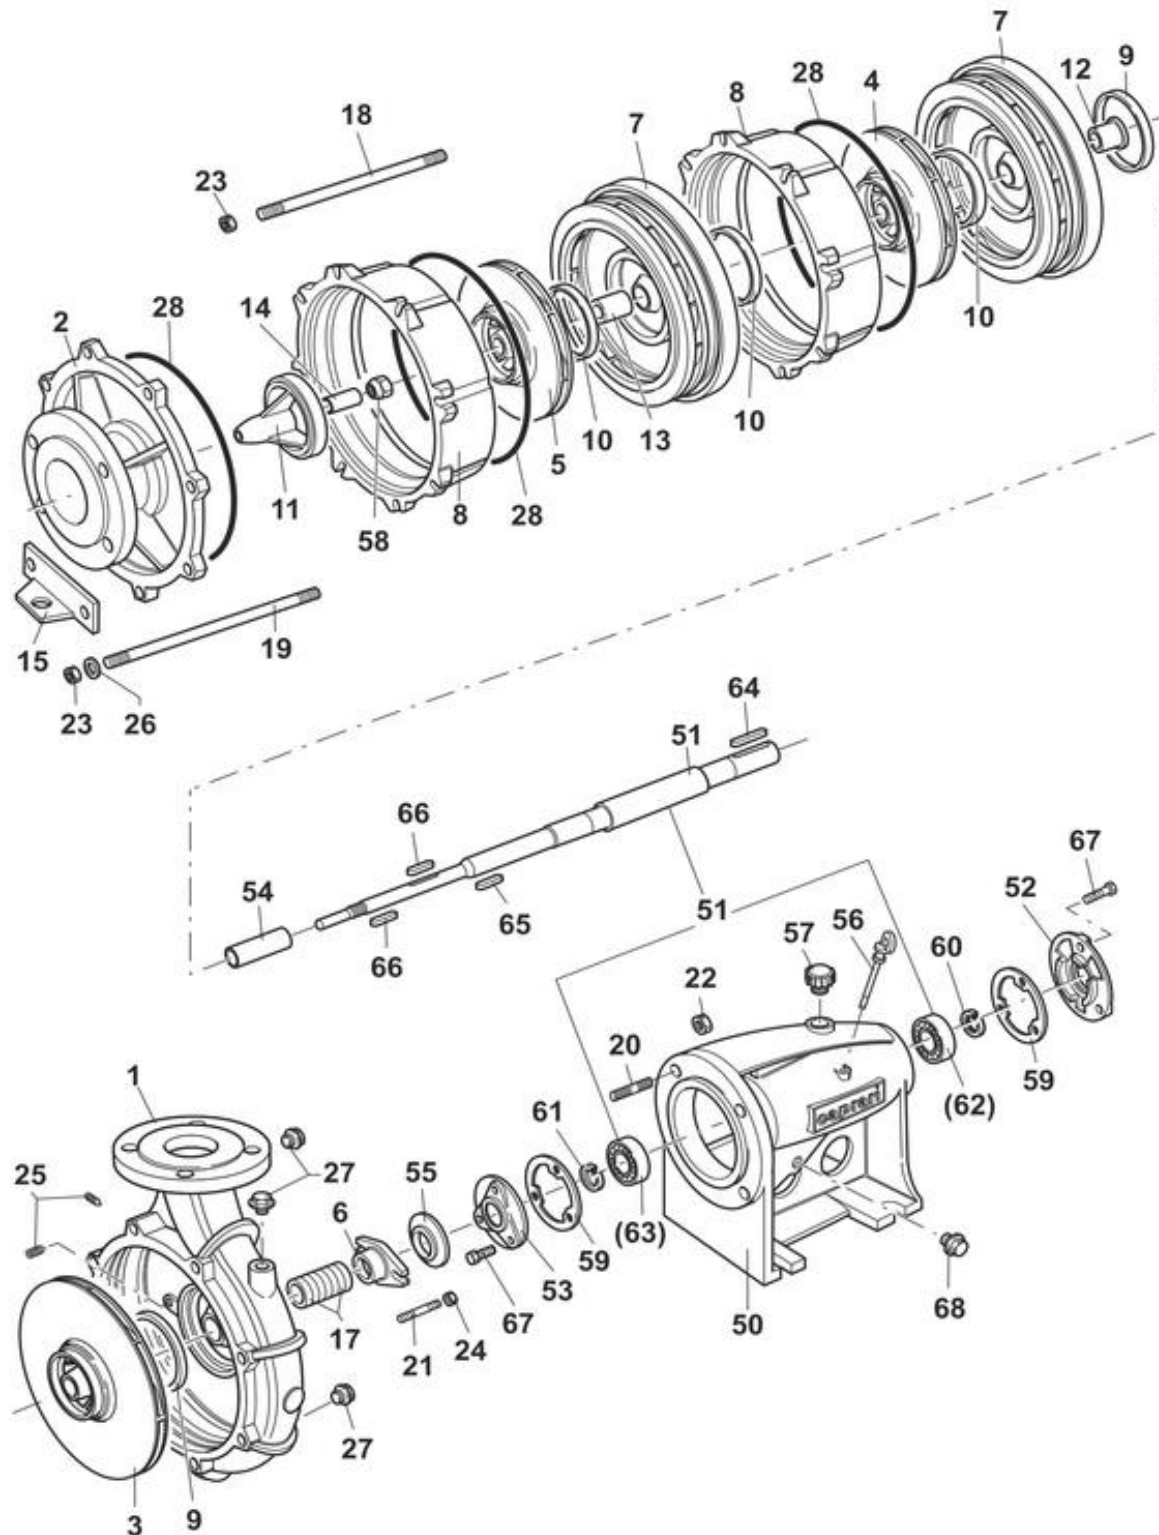

## COMPONENTS LIST

Pos.	Code	Serial N°	Description	Qty
1	400103	MEC100/420-1	DELIVERY CASING	1 PZ
2	400400	MEC100/420-3	SUCTION COVER	1 PZ
3	400817	MEC100/420-5A	IMPELLER D.420	1 PZ
4	400827	MEC100/331-5A	IMPELLER D.330	1 PZ
5	400827	MEC100/331-5A	IMPELLER D.330	1 PZ
6	410634	MEC100/420-8	STUFFING BOX	1 PZ
7	430388	MECM100-73	DIFFUSER	2 PZ
8	430391	MECM125-74	STAGE CASING	2 PZ
9	440540	MEC100/420-165A	WEAR RING	2 PZ
10	440540	MEC100/420-165A	WEAR RING	3 PZ
11	420158	MEC100/420-1029	WEAR RING WITH BEARING BUSH	1 PZ
14	410810	MEC125/420-13	BEARING BUSH	1 PZ
12	410717	MECM100-10	SPACER SLEEVE	1 PZ
13	410717	MECM100-10	SPACER SLEEVE	1 PZ
15	450405	MECM100-207	STAND FEET	1 PZ
16	330738	MEC125/420-141	GASKET FOR SUCTION COVER	2 PZ
17	330346	MEC100/420-33	PACKING	7 PZ
18	300608	PS01097	SPECIAL STUD M16X295	10 PZ
19	300681	PS01599	SPECIAL STUD M16X300	2 PZ
20	300380	PN0721	STUD M20(6G/6G)X45 UNI 5909-5.8	4 PZ
21	300398	PN02011	STUD M12(6G/6G)X65 UNI5909	2 PZ
22	310034	DN0723	NUT M20 UNI 5588-6S	4 PZ
23	310031	DN0724	NUT M16 UNI 5588-6S	12 PZ
24	310203	DN01435	NUT M12 UNI5588-A2	2 PZ
25	300760	GC0726	DOWEL M14X16 UNI 5923-12.9	2 PZ
27	310714	TF01304	PLUG 3/8"GAS CONICAL (AFL N.290/292)	3 PZ
28	330471	OR0897	OR SEAL 430,66X3,53 OR41700(AP)	2 PZ
50	440807	MEC4A-178	PEDESTAL	1 PZ
51	411168	MEC4AMR/3-1007	PUMP SHAFT + CSN L.1041	1 PZ
62	350085	CSN01299	BEARING 3211/C3 (N.14 BALLS)	1 PZ
63	350115	CSN0851	BEARING 3309/C3 (N.12 BALLS)	1 PZ
52	410680	MEC4AC-9	BEARING COVER	1 PZ
53	410673	MEC4A-9	BEARING COVER	1 PZ
54	410863	MEC4AU-220	SHAFT SPACER SLEEVE	1 PZ
55	310837	MEC100/420-18	DEFLECTOR	1 PZ
56	310818	MEC4A-26	OIL DIPSTICK	1 PZ
57	310743	MEC1A-28	OIL FILTER PLUG	1 PZ
58	330134	DS02311	NON-STANDARD NUT M27X2X22.5 UNI7474	1 PZ
59	330826	MEC4A-146	GASKET FOR FLANGE	2 PZ
60	330291	AT01356	SEAL RING 55x70x8	1 PZ
61	330261	AT01799	SEAL RING 45x65x8	1 PZ
64	310495	LCH01633	FEATHER KEY A14X9X90 UNI6604-C50	1 PZ
65	310454	LCH0718	FEATHER KEY A10X8X40 UNI6604-C50	1 PZ
66	310454	LCH0718	FEATHER KEY A10X8X40 UNI6604-C50	2 PZ
67	300080	VTE0119	SCREW M10X25 UNI5739-8.8	6 PZ
68	310714	TF01304	PLUG 3/8"GAS CONICAL (AFL N.290/292)	1 PZ